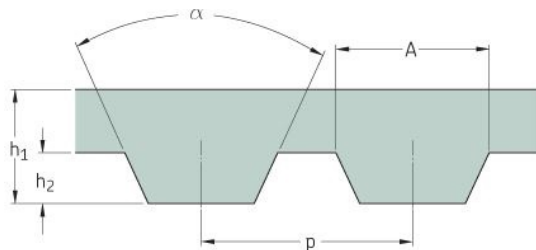

# PHG AT5-690-12

No. of teeth	138
Pitch length (in)	27.17
Pitch length (mm)	690
h1 = Height (mm)	2.2
Width (mm)	12
Sleeve (Y/N)	N