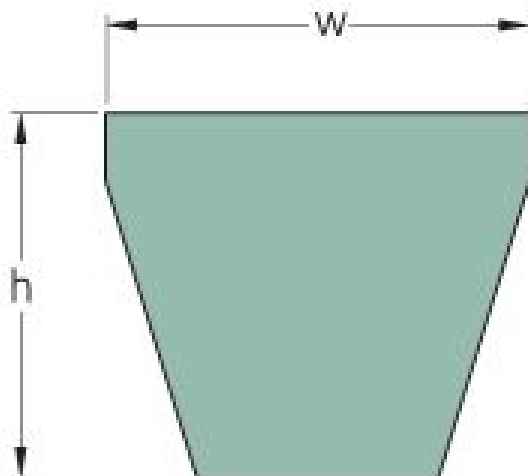

PHG 5V560XP

Belt marking	5V560XP
No. of ribs	1
Outside length (mm)	1422
Outside length (in)	55.98
Effective length (in)	56
w = Width (mm)	15
Width (in)	0.59
h = Height (mm)	13
h = Height (in)	0.51