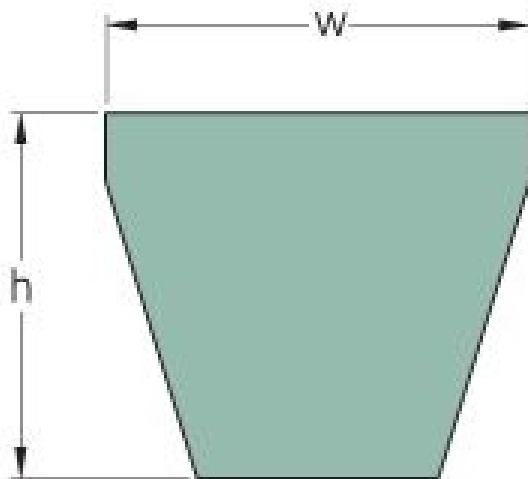

PHG 5V600XP

Belt marking	5V600XP
No. of ribs	1
Outside length (mm)	1524
Outside length (in)	60
Effective length (in)	60
w = Width (mm)	15
Width (in)	0.59
h = Height (mm)	13
h = Height (in)	0.51