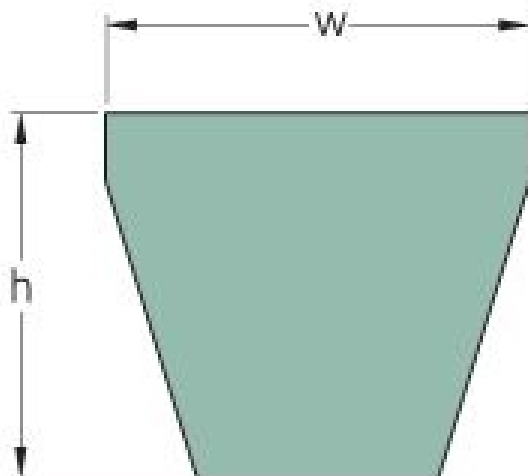

PHG 5V670XP

Belt marking	5V670XP
No. of ribs	1
Outside length (mm)	1702
Outside length (in)	67.01
Effective length (in)	67
w = Width (mm)	15
Width (in)	0.59
h = Height (mm)	13
h = Height (in)	0.51