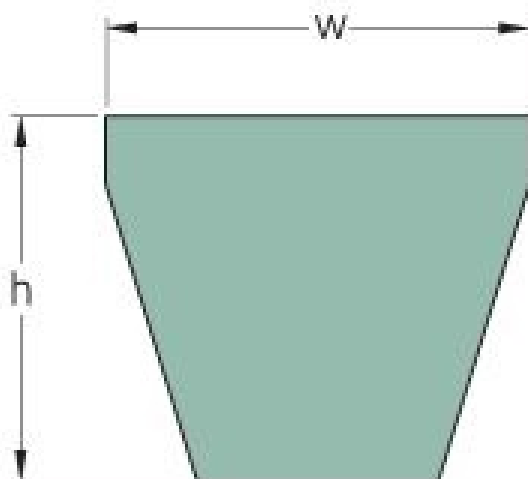

PHG 5V750XP

Belt marking	5V750XP
No. of ribs	1
Outside length (mm)	1905
Outside length (in)	75
Effective length (in)	75
w = Width (mm)	15
Width (in)	0.59
h = Height (mm)	13
h = Height (in)	0.51