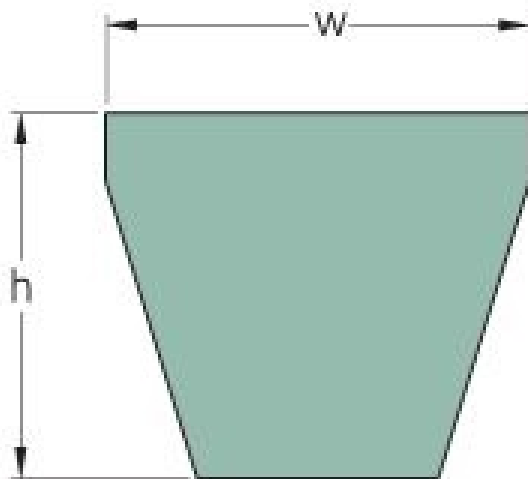

# PHG 5V800XP

Belt marking	5V800XP
No. of ribs	1
Outside length (mm)	2032
Outside length (in)	80
Effective length (in)	80
w = Width (mm)	15
Width (in)	0.59
h = Height (mm)	13
h = Height (in)	0.51