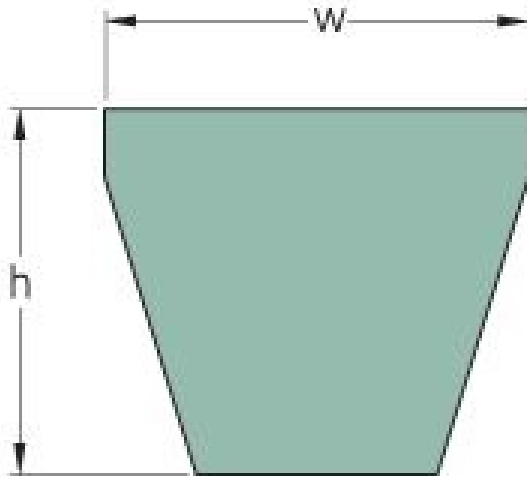

PHG 5V1700XP

Belt marking	5V1700XP
No. of ribs	1
Outside length (mm)	4318
Outside length (in)	170
Effective length (in)	170
w = Width (mm)	15
Width (in)	0.59
h = Height (mm)	13
h = Height (in)	0.51