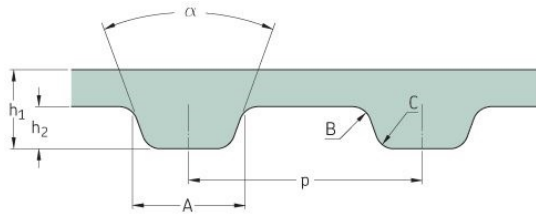

PHG 980-XH-200

No. of teeth	112
Pitch length (in)	98
Pitch length (mm)	2489.2
h1 = Height (mm)	11.2
h = Height (in)	0.44
Width (mm)	50.8
Width (in)	2
Sleeve (Y/N)	Y