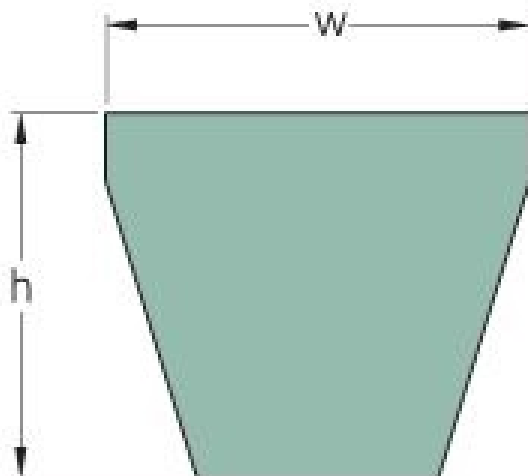

# PHG 3V425XP

Belt marking	3V425XP
No. of ribs	1
Outside length (mm)	1080
Outside length (in)	42.52
Effective length (in)	42.5
w = Width (mm)	9
Width (in)	0.35
h = Height (mm)	8
h = Height (in)	0.31