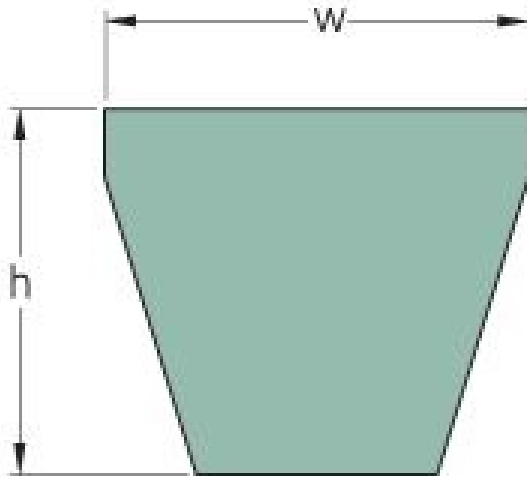

# PHG 8V5000XP

Belt marking	8V5000XP
No. of ribs	1
Outside length (mm)	12700
Outside length (in)	500
Effective length (in)	500
w = Width (mm)	25
Width (in)	0.98
h = Height (mm)	23
h = Height (in)	0.91