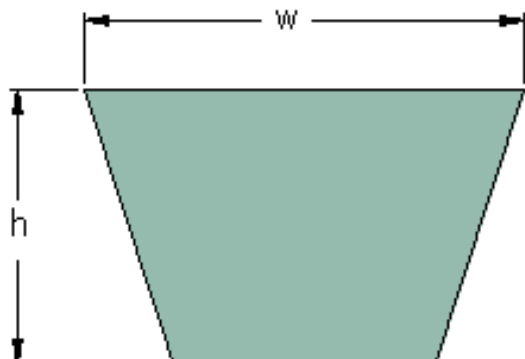

PHG 3L190XP

Belt marking	3L190XP
Outside length (mm)	483
Outside length (in)	19.02
w = Width (mm)	10
Width (in)	0.39
h = Height (mm)	6
h = Height (in)	0.24