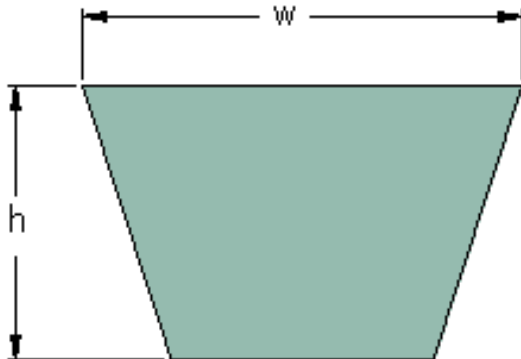

# PHG 3L200XP

Belt marking	3L200XP
Outside length (mm)	508
Outside length (in)	20
w = Width (mm)	10
Width (in)	0.39
h = Height (mm)	6
h = Height (in)	0.24