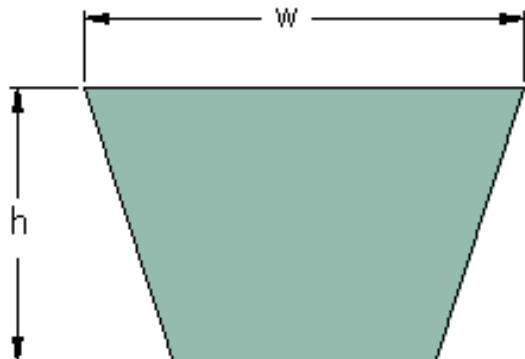

# PHG 3L210XP

Belt marking	3L210XP
Outside length (mm)	533
Outside length (in)	20.98
w = Width (mm)	10
Width (in)	0.39
h = Height (mm)	6
h = Height (in)	0.24