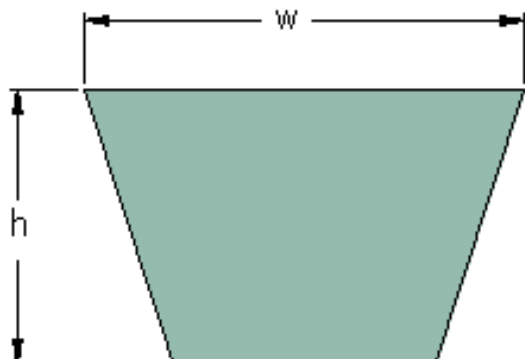

PHG 3L220XP

Belt marking	3L220XP
Outside length (mm)	559
Outside length (in)	22.01
w = Width (mm)	10
Width (in)	0.39
h = Height (mm)	6
h = Height (in)	0.24