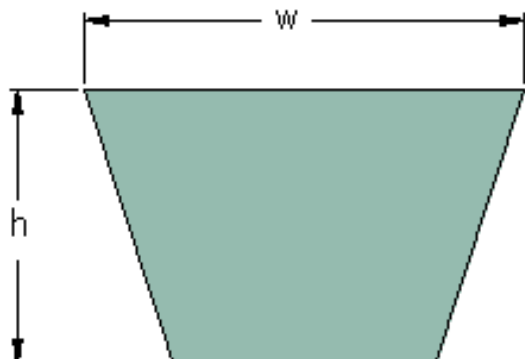

# PHG 3L230XP

Belt marking	3L230XP
Outside length (mm)	584
Outside length (in)	22.99
w = Width (mm)	10
Width (in)	0.39
h = Height (mm)	6
h = Height (in)	0.24