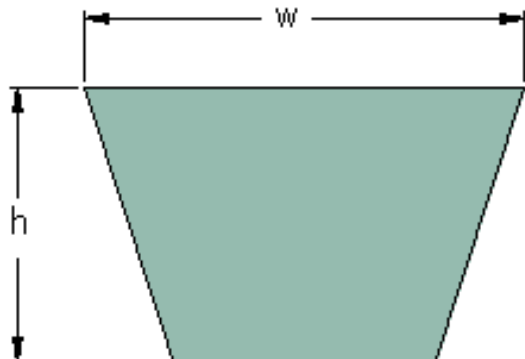

PHG 3L240XP

Belt marking	3L240XP
Outside length (mm)	610
Outside length (in)	24.02
w = Width (mm)	10
Width (in)	0.39
h = Height (mm)	6
h = Height (in)	0.24