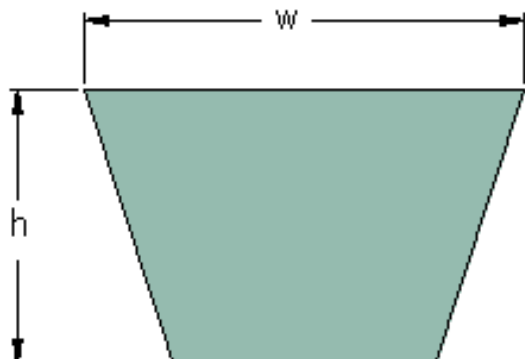

PHG 3L250XP

Belt marking	3L250XP
Outside length (mm)	635
Outside length (in)	25
w = Width (mm)	10
Width (in)	0.39
h = Height (mm)	6
h = Height (in)	0.24