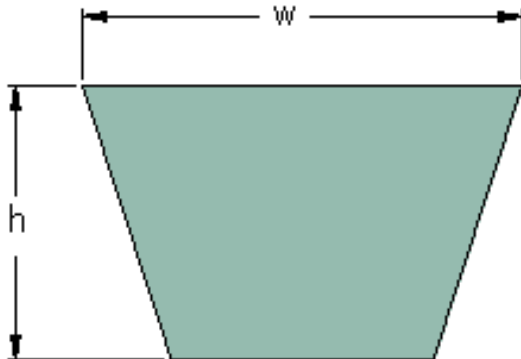

PHG 3L260XP

Belt marking	3L260XP
Outside length (mm)	660
Outside length (in)	25.98
w = Width (mm)	10
Width (in)	0.39
h = Height (mm)	6
h = Height (in)	0.24