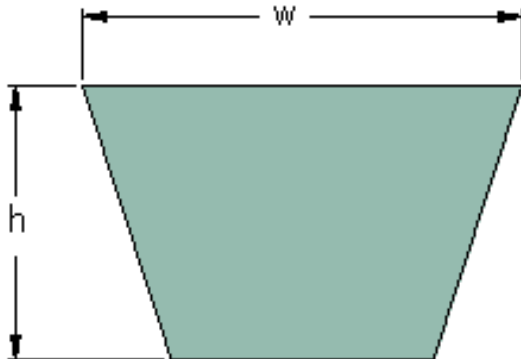

PHG 3L265XP

| | |
|---------------------|---------|
| Belt marking | 3L265XP |
| Outside length (mm) | 673 |
| Outside length (in) | 26.5 |
| w = Width (mm) | 10 |
| Width (in) | 0.39 |
| h = Height (mm) | 6 |
| h = Height (in) | 0.24 |