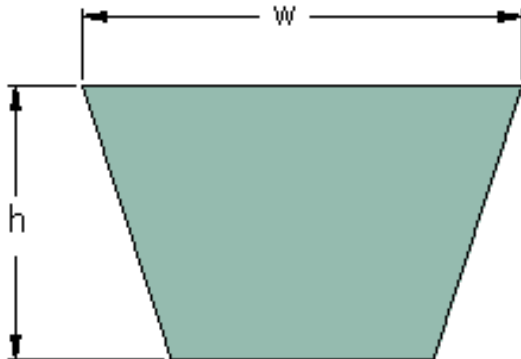

PHG 3L270XP

Belt marking	3L270XP
Outside length (mm)	686
Outside length (in)	27.01
w = Width (mm)	10
Width (in)	0.39
h = Height (mm)	6
h = Height (in)	0.24