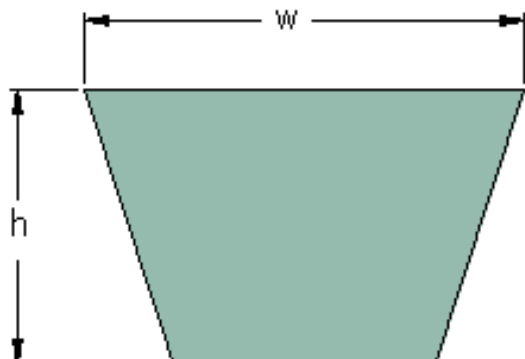

PHG 3L320XP

Belt marking	3L320XP
Outside length (mm)	813
Outside length (in)	32.01
w = Width (mm)	10
Width (in)	0.39
h = Height (mm)	6
h = Height (in)	0.24