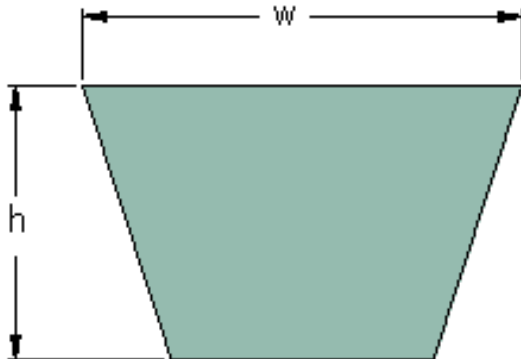

PHG 3L400XP

Belt marking	3L400XP
Outside length (mm)	1016
Outside length (in)	40
w = Width (mm)	10
Width (in)	0.39
h = Height (mm)	6
h = Height (in)	0.24