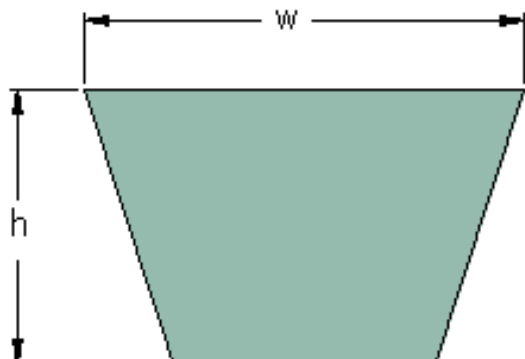

PHG 3L420XP

Belt marking	3L420XP
Outside length (mm)	1067
Outside length (in)	42.01
w = Width (mm)	10
Width (in)	0.39
h = Height (mm)	6
h = Height (in)	0.24