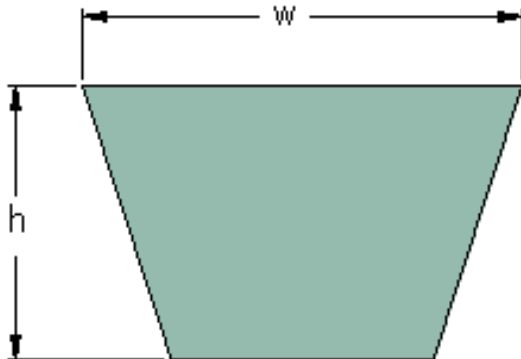

# PHG 3L520XP

Belt marking	3L520XP
Outside length (mm)	1321
Outside length (in)	52.01
w = Width (mm)	10
Width (in)	0.39
h = Height (mm)	6
h = Height (in)	0.24