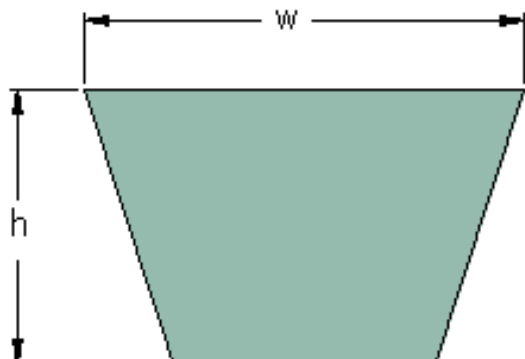

PHG 3L540XP

Belt marking	3L540XP
Outside length (mm)	1372
Outside length (in)	54.02
w = Width (mm)	10
Width (in)	0.39
h = Height (mm)	6
h = Height (in)	0.24