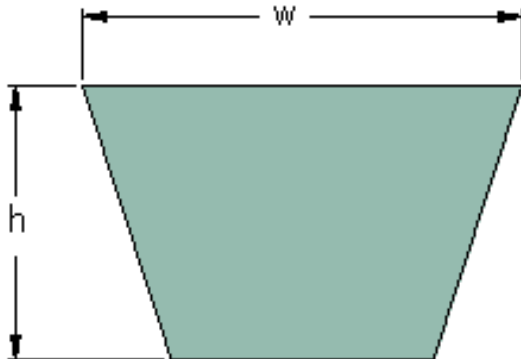

PHG 4L140XP

Belt marking	4L140XP
Outside length (mm)	356
Outside length (in)	14.02
w = Width (mm)	13
Width (in)	0.51
h = Height (mm)	8
h = Height (in)	0.31