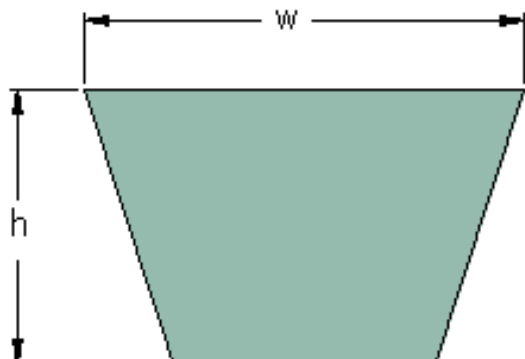

# PHG 4L250XP

Belt marking	4L250XP
Outside length (mm)	635
Outside length (in)	25
w = Width (mm)	13
Width (in)	0.51
h = Height (mm)	8
h = Height (in)	0.31