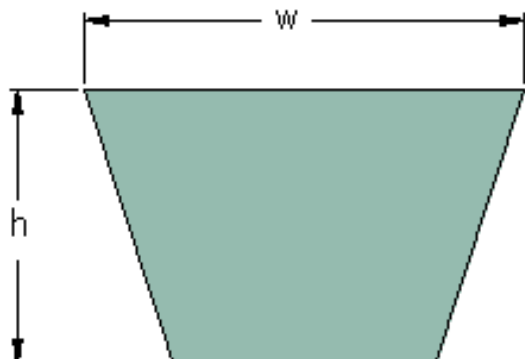

# PHG 4L320XP

Belt marking	4L320XP
Outside length (mm)	813
Outside length (in)	32.01
w = Width (mm)	13
Width (in)	0.51
h = Height (mm)	8
h = Height (in)	0.31