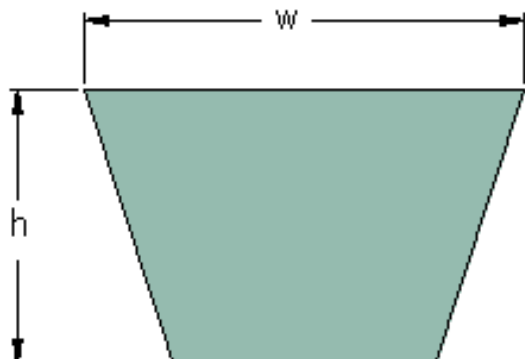

PHG 4L370XP

Belt marking	4L370XP
Outside length (mm)	940
Outside length (in)	37.01
w = Width (mm)	13
Width (in)	0.51
h = Height (mm)	8
h = Height (in)	0.31