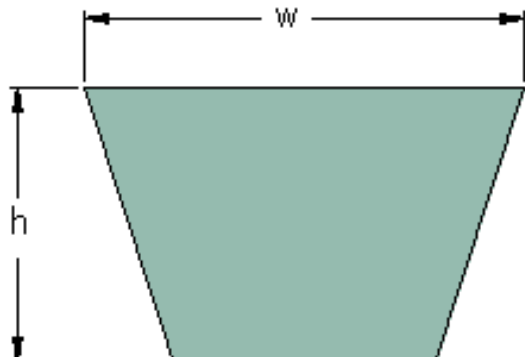

# PHG 4L410XP

Belt marking	4L410XP
Outside length (mm)	1041
Outside length (in)	40.98
w = Width (mm)	13
Width (in)	0.51
h = Height (mm)	8
h = Height (in)	0.31