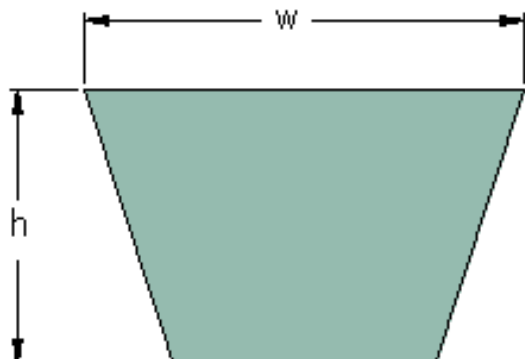

PHG 4L510XP

Belt marking	4L510XP
Outside length (mm)	1295
Outside length (in)	50.98
w = Width (mm)	13
Width (in)	0.51
h = Height (mm)	8
h = Height (in)	0.31