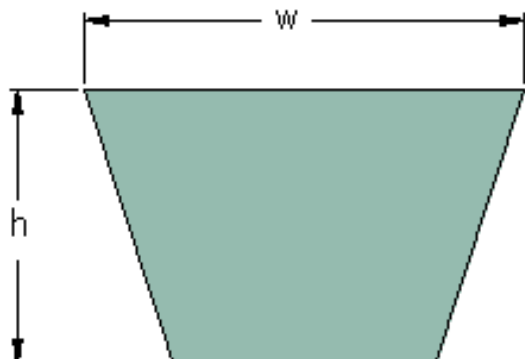

PHG 4L580XP

Belt marking	4L580XP
Outside length (mm)	1473
Outside length (in)	57.99
w = Width (mm)	13
Width (in)	0.51
h = Height (mm)	8
h = Height (in)	0.31