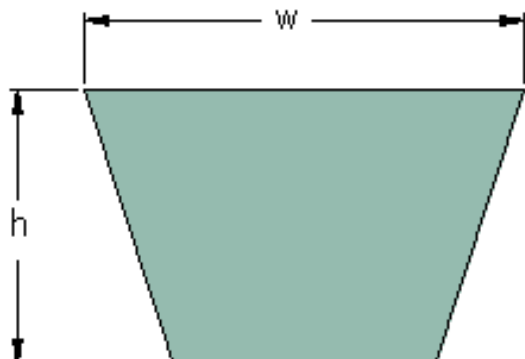

PHG 4L610XP

Belt marking	4L610XP
Outside length (mm)	1549
Outside length (in)	60.98
w = Width (mm)	13
Width (in)	0.51
h = Height (mm)	8
h = Height (in)	0.31