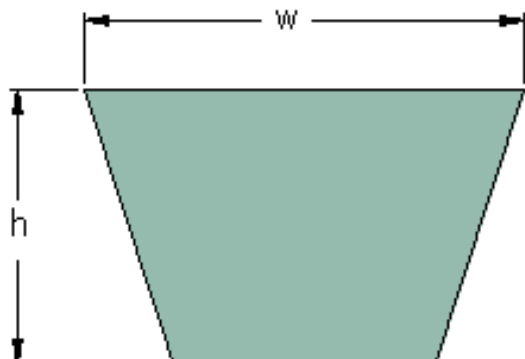

PHG 4L660XP

Belt marking	4L660XP
Outside length (mm)	1676
Outside length (in)	65.98
w = Width (mm)	13
Width (in)	0.51
h = Height (mm)	8
h = Height (in)	0.31