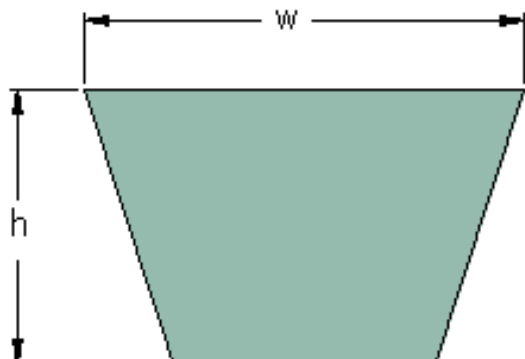

PHG 4L670XP

Belt marking	4L670XP
Outside length (mm)	1702
Outside length (in)	67.01
w = Width (mm)	13
Width (in)	0.51
h = Height (mm)	8
h = Height (in)	0.31