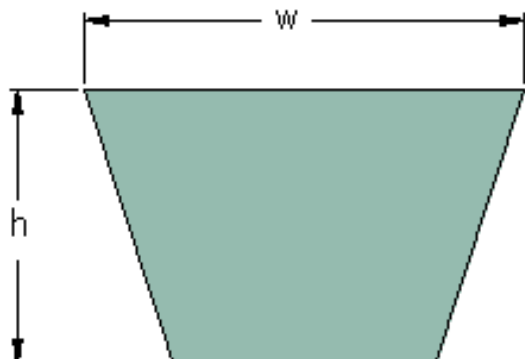

PHG 4L740XP

Belt marking	4L740XP
Outside length (mm)	1880
Outside length (in)	74.02
w = Width (mm)	13
Width (in)	0.51
h = Height (mm)	8
h = Height (in)	0.31