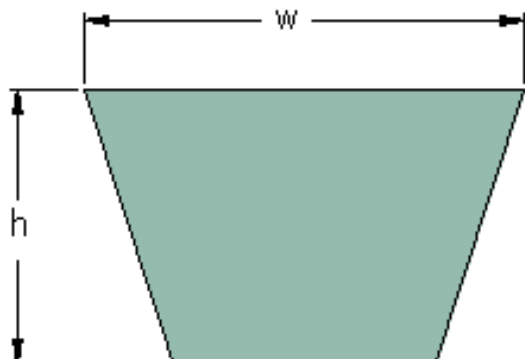

PHG 4L750XP

Belt marking	4L750XP
Outside length (mm)	1905
Outside length (in)	75
w = Width (mm)	13
Width (in)	0.51
h = Height (mm)	8
h = Height (in)	0.31