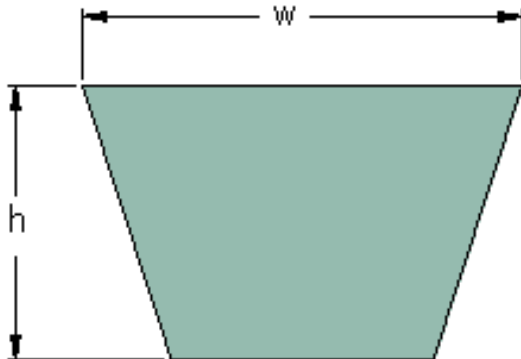

PHG 4L890XP

Belt marking	4L890XP
Outside length (mm)	2261
Outside length (in)	89.02
w = Width (mm)	13
Width (in)	0.51
h = Height (mm)	8
h = Height (in)	0.31