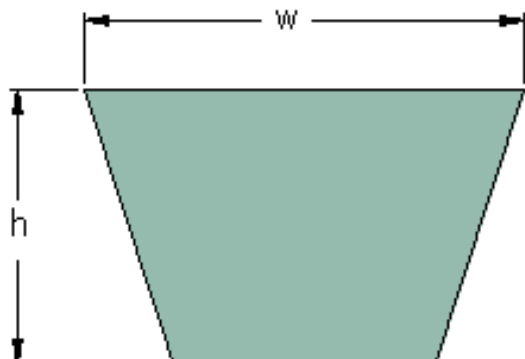

# PHG 4L920XP

Belt marking	4L920XP
Outside length (mm)	2337
Outside length (in)	92.01
w = Width (mm)	13
Width (in)	0.51
h = Height (mm)	8
h = Height (in)	0.31