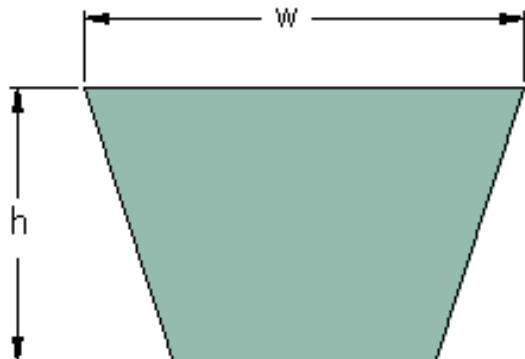

# PHG 4L940XP

Belt marking	4L940XP
Outside length (mm)	2388
Outside length (in)	94.02
w = Width (mm)	13
Width (in)	0.51
h = Height (mm)	8
h = Height (in)	0.31