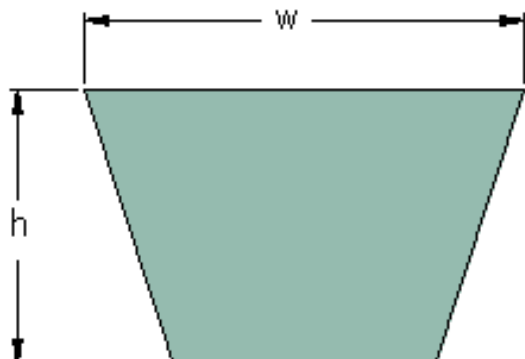

# PHG 4L950XP

Belt marking	4L950XP
Outside length (mm)	2413
Outside length (in)	95
w = Width (mm)	13
Width (in)	0.51
h = Height (mm)	8
h = Height (in)	0.31