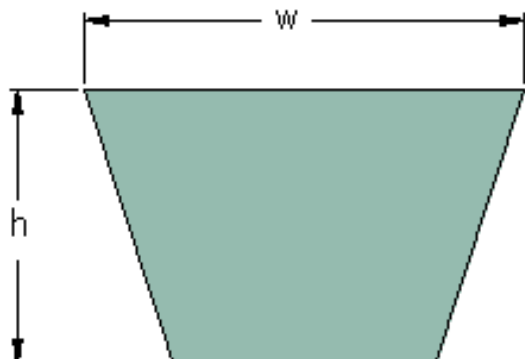

PHG 4L1110XP

Belt marking	4L1110XP
Outside length (mm)	2819
Outside length (in)	110.98
w = Width (mm)	13
Width (in)	0.51
h = Height (mm)	8
h = Height (in)	0.31