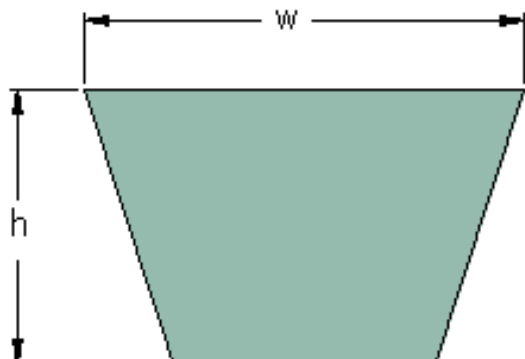

PHG 4L1130XP

Belt marking	4L1130XP
Outside length (mm)	2870
Outside length (in)	112.99
w = Width (mm)	13
Width (in)	0.51
h = Height (mm)	8
h = Height (in)	0.31