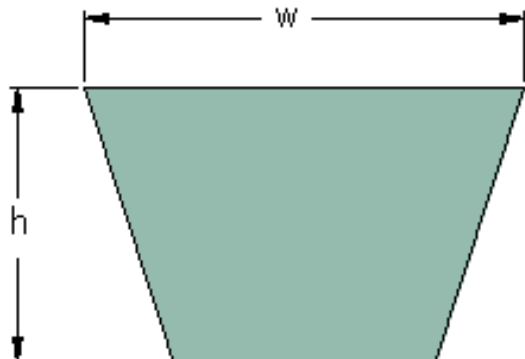

# PHG 4L1140XP

Belt marking	4L1140XP
Outside length (mm)	2896
Outside length (in)	114.02
w = Width (mm)	13
Width (in)	0.51
h = Height (mm)	8
h = Height (in)	0.31