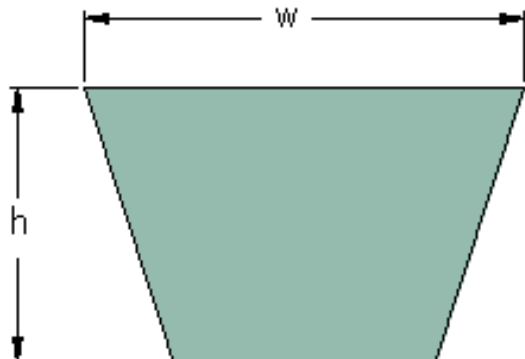

# PHG 4L1160XP

Belt marking	4L1160XP
Outside length (mm)	2946
Outside length (in)	115.98
w = Width (mm)	13
Width (in)	0.51
h = Height (mm)	8
h = Height (in)	0.31