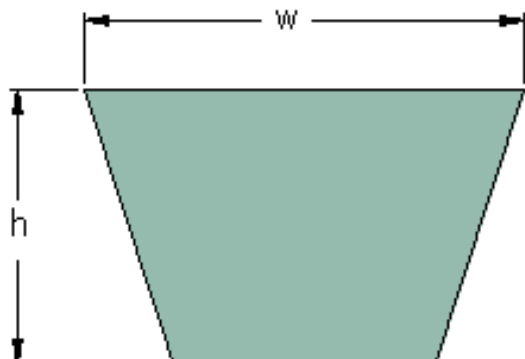

PHG 4L1170XP

Belt marking	4L1170XP
Outside length (mm)	2972
Outside length (in)	117.01
w = Width (mm)	13
Width (in)	0.51
h = Height (mm)	8
h = Height (in)	0.31