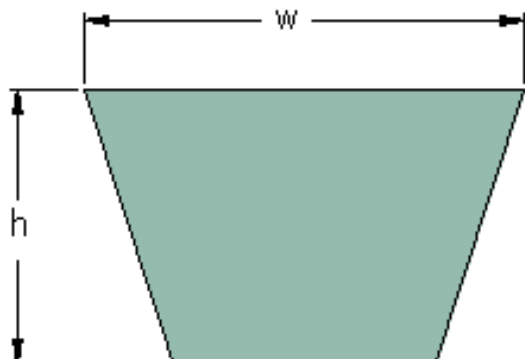

PHG 4L1320XP

Belt marking	4L1320XP
Outside length (mm)	3353
Outside length (in)	132.01
w = Width (mm)	13
Width (in)	0.51
h = Height (mm)	8
h = Height (in)	0.31