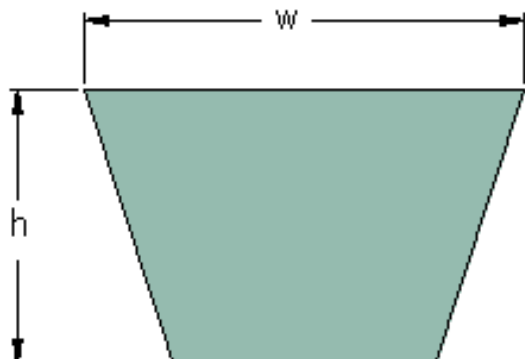

PHG 5L260XP

Belt marking	5L260XP
Outside length (mm)	660
Outside length (in)	25.98
w = Width (mm)	17
Width (in)	0.67
h = Height (mm)	10
h = Height (in)	0.39