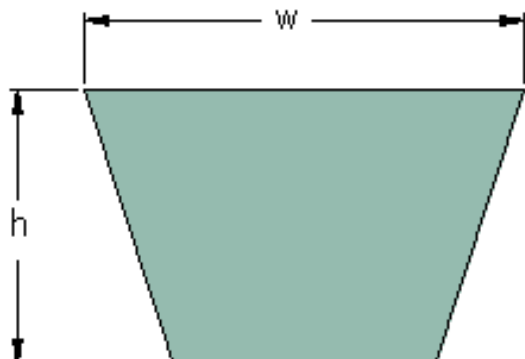

PHG 5L310XP

Belt marking	5L310XP
Outside length (mm)	787
Outside length (in)	30.98
w = Width (mm)	17
Width (in)	0.67
h = Height (mm)	10
h = Height (in)	0.39