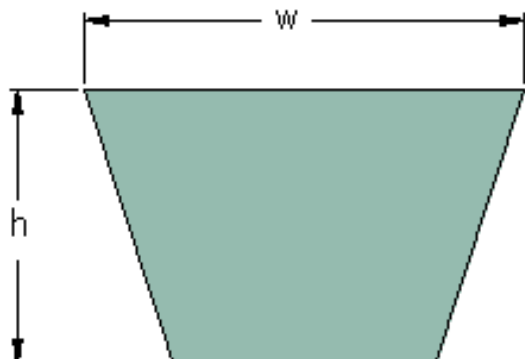

PHG 5L350XP

Belt marking	5L350XP
Outside length (mm)	889
Outside length (in)	35
w = Width (mm)	17
Width (in)	0.67
h = Height (mm)	10
h = Height (in)	0.39